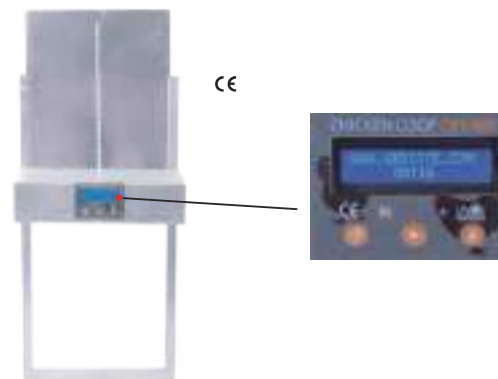

AD006 *New*

Chicken door opener
Light sensor & timer with 4 working modes
Power supply: 4 pieces of AA battery or 6V battery
Chicken door opener working voltage: 6V

Advantages:

1. External buttons is easy to operate.
2. LCD screen display.
3. Manual opening.
4. Customizable boot screen.
5. Battery power display.
6. Exact Lumen value measuring unit.
7. Customized different language
8. Metal gear lifter instead of wire.
9. Automatic locked door will prevent predator lift the door.
10. Anti-pinch function will not let your chickens be hurt by door.