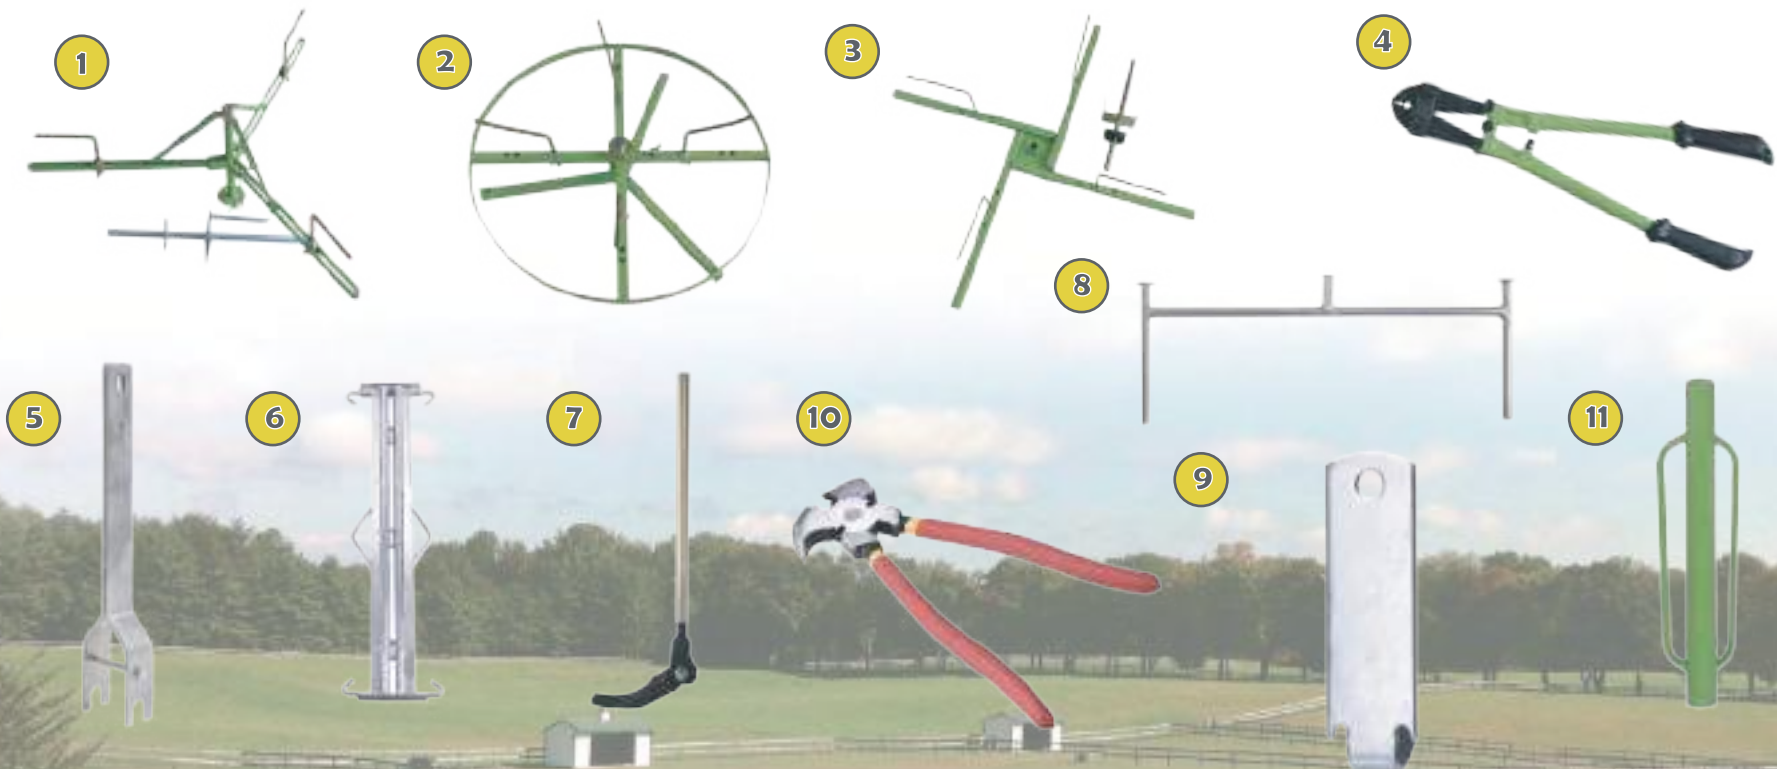

# FENCE TOOLS

Photo	Product	Art.nr.	Description
1	Post Driver	WD-FT001	Outer Dia 60mm, Inner Dia 53mm, fit for Y posts, T posts and many others
2	Steel Post Clamp	WD-FT003	1m/1.22m/1.525m/1.83m ect.
3	Chain Strainer	WD-FT004	Dia60mm, thickness: 3.5mm, length: 800mm fit for Y posts, T posts and many others
4	Chain Strainer	WD-FT0041	4m chain, single hook with grabs, BZP
5	Post Lifter	WD-FT005	Dimensions(L x W x H): 82cm x 20.5cm x 36cm

Photo	Product	Art.nr.	Description
1	Spinning Jenny	WD-FT007	Adjustable Collapsible, total height: 75cm, weight: 7kgs
2	Spinning Jenny	WD-FT0072	Tough steel construction, easy assembly, quick-wire guide fingers Cone breaking to reduce wire tangling
3	Wire Spinner	WD-FT0073	Accommodates all coil sizes, including coated wire
4	Crimp Tool	WD-FT008	Length: 18", solt: 3, fit for 2.5mm, 5mm, 5.5mm aluminum sleeves
5	Tightener Handle	WD-FT010	Total: 290mm, handle length: 20mm, width between: 40mm
6	Steel Post Clamp	WD-FT011S	Hot dip galvanised, single & double, compatible with most mesh & netting fence.
7	Wire Puller	WD-FT012	Total length: 650mm, handle length: 400mm, gold Zinc plated handle
8	Tightener Handle	WD-FT014	Length: 480mm, width: 180mm, rod dia.: 10mm, handle length: 130mm weight: 80g, used for In-line strainer LJQ007
9	Wire Twisting Tool	WTT001	Steel tool is ideal for bending wire in small spaces such as splicing lines on woven wire
10	Fencing Plier	FCP10	10", cuts and twists wire, lifts and pulls staples, has a hammer face and comfortable non-slip handles
11	Post Driver	WD-FT017	800mm long, 75mm diameter pipe and weighs 9.5kg with solid striking dolly.