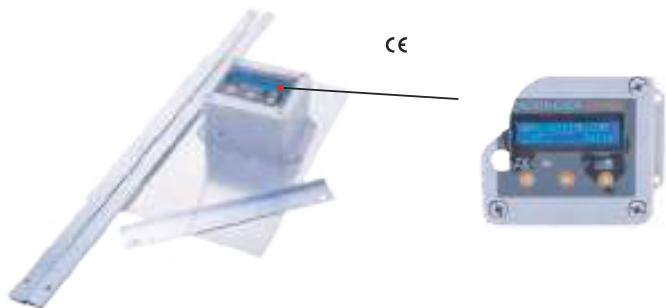

CHICKEN COOP DOOR OPENERS

AD005 *New*

Chicken door opener with adapter
Light sensor & timer with 4 working modes
Power supply: 4 pieces of AA battery
Chicken door opener working voltage: 6v

Advantages:

1. External buttons is easy to operate.
2. Waterproof shell.
3. LCD screen display.
4. Customizable boot screen.
5. Battery power display.
6. Exact Lumen value measuring unit.
7. External screw mounting hole.
8. Manual opening.
9. Customized different language.