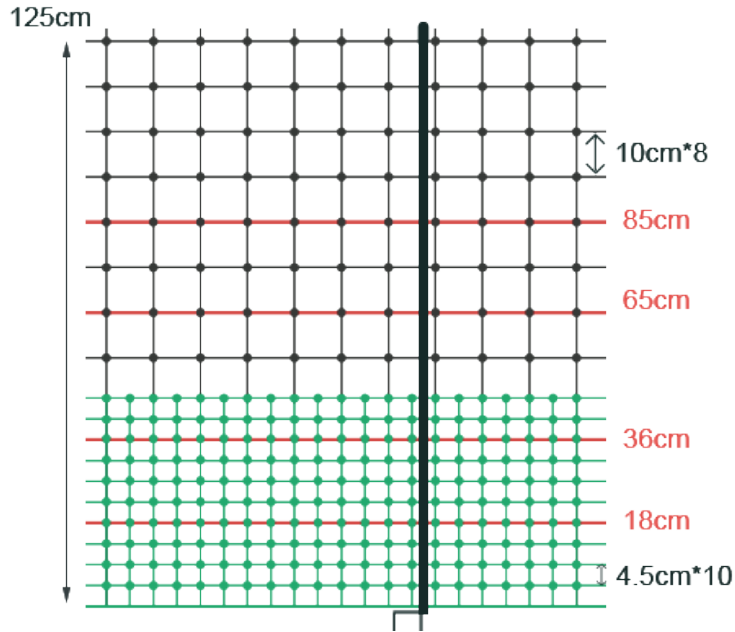

ELECTRIC NETTINGS

Electric netting for chicken is according to their flying ability (55cm-85cm, even to 120cm). 3-4 fire lines (red line) is reasonable.