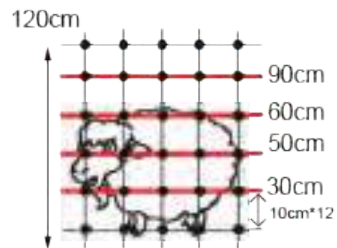

Fire lines' height for sheep.

Netting Length	Pole	Gate Pole	Peg	Guy Line
12M	5	1	16	4
21M	9	1	24	4
50M	17	1	42	4

For different animals, customized different electric netting. Color and size of netting are customizable.

Color: ● ● ● ● ●