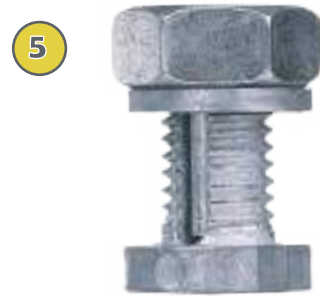

# ACCESSORIES

Photo	Product	Art.nr.	Description
1	Gate Handle	MBS001	Steel or stainless steel
2	Gate Handle	MBS002	Overlength: 250mm, handle dia.: 30mm
3	Gate Handle	MBS003	UV stabilized virgin polypropylene plastic for longer life, with non-slip grip and high tensile galvanized spring
4	Gate Handle	MBS004	Total length: 22cm, spring length: 13.5cm
5	Gate Handle	MBS005	Strong galvanised hook & spring, with large protective guards, positive non slip insulated handle
6	Spring Gate Handle	MBS006	Gate kit with 5m extension spring and extended up to 5 meters
7	Spring Gate Kit	MBS007	Gate Kit with 5M Extension Spring and 2pcs insulators
8	Spring Gate Kit	MBS008	Spring Gate for opening up to 5m in width. Spring gate kit include 2 x screw in gate anchors, 5m spring and a gate handle
9	Gate Handle	MBS009	Spring Gate Handles with Tape connector for up to 40mm tape

## ACCESSORIES

Photo	Product	Art.nr.	Description
1	Roller Gate	MBS010	Works with horse, livestock, garden fence & More
2	Roller Gate	MBS011	Can extend up to 6 meters
3	Polywire Joiner	WNR001	Size: 2mm/3mm/4mm/5mm/6mm/8mm, galvanised
4	Claw Joint Clamps	WNR002	Hot dip galvanised, suitable for wire up to 4mm
5	Joint Clamps	WNR004	For connecting iron-aluminum-and steel wire 2.5mm
6	Crimp Sleeves	WNR005	Aluminum, Sleeve ID: 2.5mm
7	Crimp Sleeves	WNR006	Used for 2.5mm fencing wire
8	Rope Connectors	WNR007/008/009	3 Size: 4mm/5mm/6mm, galvanised, with wing nuts