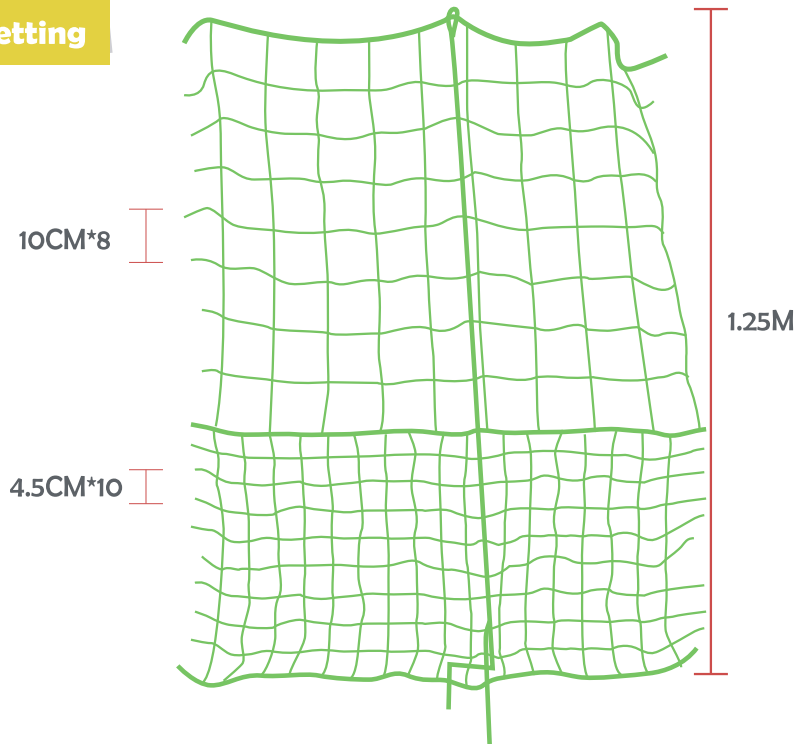

CHICKEN NETTINGS

TALLER THAN MOST FENCING

With an overall height of 1.25m, (which is taller than most chicken fencing), you can be confident that even the most determined of your feathered friends won't make a great escape!

This poultry fencing is also suitable for use with smaller birds like bantams. The bottom section of the fencing has holes that are only 50mm wide to stop them wriggling their way through. The holes higher up are 100mm wide.

Please note:

This netting is intended as a means of keeping your chickens in a contained area. It is not predator proof and cannot be electrified.

H.P.S Netting